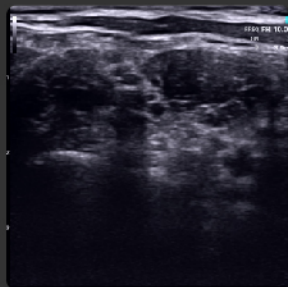

Gain

Depth

TGC

IPX7

GO waterproof

SonoEye, a hand-held ultrasound, gives you the power, to sterilize and clean freely.

GO Telemedicine

Ultra Remote Function, connect the patients and doctors from anywhere.

GO Diagnostic

Excellent 2D image, High Color sensitivity, Accurate PW, Comprehensive Calculation Package

• PICC •

• CVC •

• Brachial Plexus •

• MSK- Knee •

• Blood Vessel •