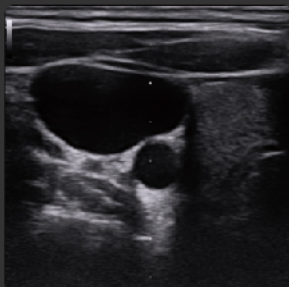

Gain

Depth

TGC

IPX7

GO waterproof

SonoEye, a hand-held ultrasound, gives you the power, to sterilize and clean freely.

GO Telemedicine

Ultra Remote Function, connect the patients and doctors from anywhere.

GO Diagnostic

Excellent 2D image, High Color sensitivity, Accurate PW, Comprehensive Calculation Package

• PICC •

• CVC •

• Brachial Plexus •

• MSK- Knee •

• Blood Vessel •