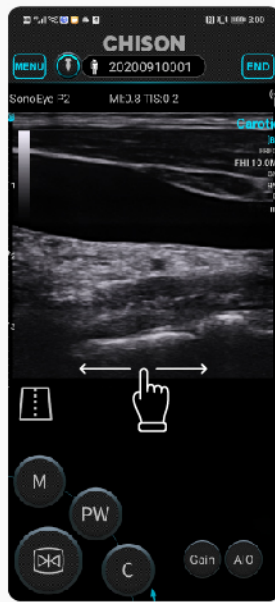

CHISON
Value Beyond Imaging

SonoEyeP2

Your 3rd Eye Anytime Anywhere

7.5Mhz, 40mm
Linear Array

www.chisonsonoeye.com

GO thumb-play

- One touch to start an ultrasound exam.
- One thumb to finish all operation.
- Simplified workflow assures you to use it as easy as your smart phone.

Gain

Depth

TGC

IPX7

GO waterproof

SonoEye, a hand-held ultrasound, gives you the power, to sterilize and clean freely.

GO Telemedicine

Ultra Remote Function, connect the patients and doctors from anywhere.

GO Diagnostic

Excellent 2D image, High Color sensitivity, Accurate PW, Comprehensive Calculation Package

• PICC •

• CVC •

• Brachial Plexus •

• MSK- Knee •

• Blood Vessel •