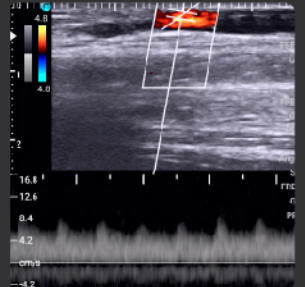

Gain

Depth

TGC

IPX7

GO waterproof

SonoEye, a hand-held ultrasound, gives you the power, to sterilize and clean freely.

GO Telemedicine

Ultra Remote Function, connect the patients and doctors from anywhere.

GO Diagnostic

Excellent 2D image, High Color sensitivity, Accurate PW, Comprehensive Calculation Package

• PICC •

• CVC •

• Brachial Plexus •

• MSK- Knee •

• Blood Vessel •