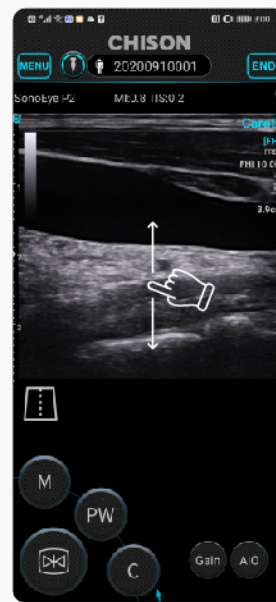

CHISON
Value Beyond Imaging

SonoEyeP2

Your 3rd Eye Anytime Anywhere

7.5Mhz, 40mm
Linear Array

www.chisonsonoeye.com

GO thumb-play

- One touch to start an ultrasound exam.
- One thumb to finish all operation.
- Simplified workflow assures you to use it as easy as your smart phone.

Gain

Depth

TGC

IPX7

GO waterproof

SonoEye, a hand-held ultrasound, gives you the power, to sterilize and clean freely.

GO Telemedicine

Ultra Remote Function, connect the patients and doctors from anywhere.

GO Diagnostic

Excellent 2D image, High Color sensitivity, Accurate PW, Comprehensive Calculation Package

• PICC •

• CVC •

• Brachial Plexus •

• MSK- Knee •

• Blood Vessel •