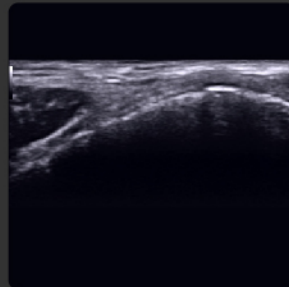

Gain

Depth

TGC

IPX7

GO waterproof

SonoEye, a hand-held ultrasound, gives you the power, to sterilize and clean freely.

GO Telemedicine

Ultra Remote Function, connect the patients and doctors from anywhere.

GO Diagnostic

Excellent 2D image, High Color sensitivity, Accurate PW, Comprehensive Calculation Package

• PICC •

• CVC •

• Brachial Plexus •

• MSK- Knee •

• Blood Vessel •