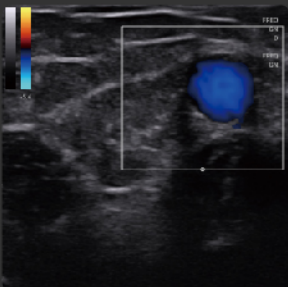

Gain

Depth

TGC

IPX7

GO waterproof

SonoEye, a hand-held ultrasound, gives you the power, to sterilize and clean freely.

GO Telemedicine

Ultra Remote Function, connect the patients and doctors from anywhere.

GO Diagnostic

Excellent 2D image, High Color sensitivity, Accurate PW, Comprehensive Calculation Package

• PICC •

• CVC •

• Brachial Plexus •

• MSK- Knee •

• Blood Vessel •