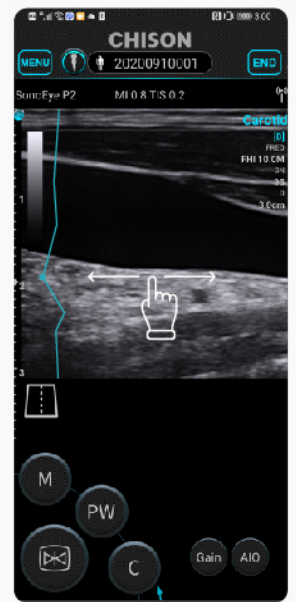

CHISON
Value Beyond Imaging

SonoEyeP2

Your 3rd Eye Anytime Anywhere

7.5Mhz, 40mm
Linear Array

www.chisonsonoeye.com

GO thumb-play

- One touch to start an ultrasound exam.
- One thumb to finish all operation.
- Simplified workflow assures you to use it as easy as your smart phone.

Gain

Depth

TGC

IPX7

GO waterproof

SonoEye, a hand-held ultrasound, gives you the power, to sterilize and clean freely.

GO Telemedicine

Ultra Remote Function, connect the patients and doctors from anywhere.

GO Diagnostic

Excellent 2D image, High Color sensitivity, Accurate PW, Comprehensive Calculation Package

• PICC •

• CVC •

• Brachial Plexus •

• MSK- Knee •

• Blood Vessel •