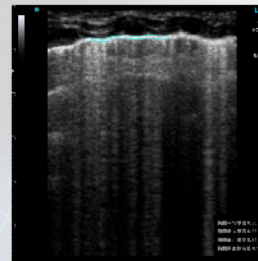

Auto pleural lines