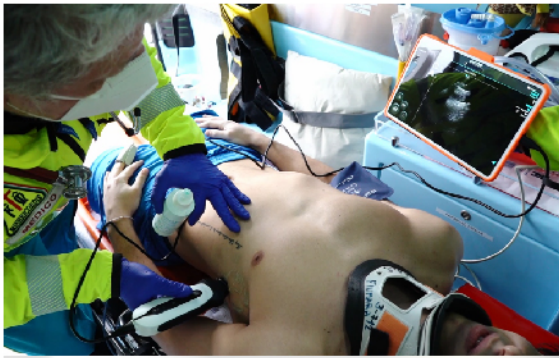

SonoEye P3

Your 3rd Eye Anytime Anywhere

3.0Mhz, Phased Array, Cardiac
Abdomen, Lung, EM, etc.

Professional Lung Software

Auto B lines

Auto pleural lines

Lung software

Go anywhere

SonoEye, integrated with the best handheld ultrasound technologies, providing fast and multiple solutions.

Emergency Medicine

Critical Care

Ambulance

Operating Room

Multiple Accessories

BA01

Arm bag