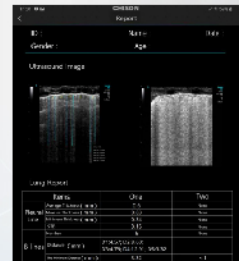

SonoEye P3

Your 3rd Eye Anytime Anywhere

3.0Mhz, Phased Array, Cardiac
Abdomen, Lung, EM, etc.

Professional Lung Software

Auto B lines

Auto pleural lines

Lung software

Go anywhere