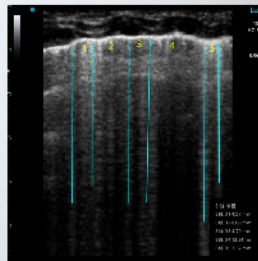

SonoEye P3

Your 3rd Eye Anytime Anywhere

3.0Mhz, Phased Array, Cardiac
Abdomen, Lung, EM, etc.

Professional Lung Software

Auto B lines

Auto pleural lines

Lung software

Go anywhere